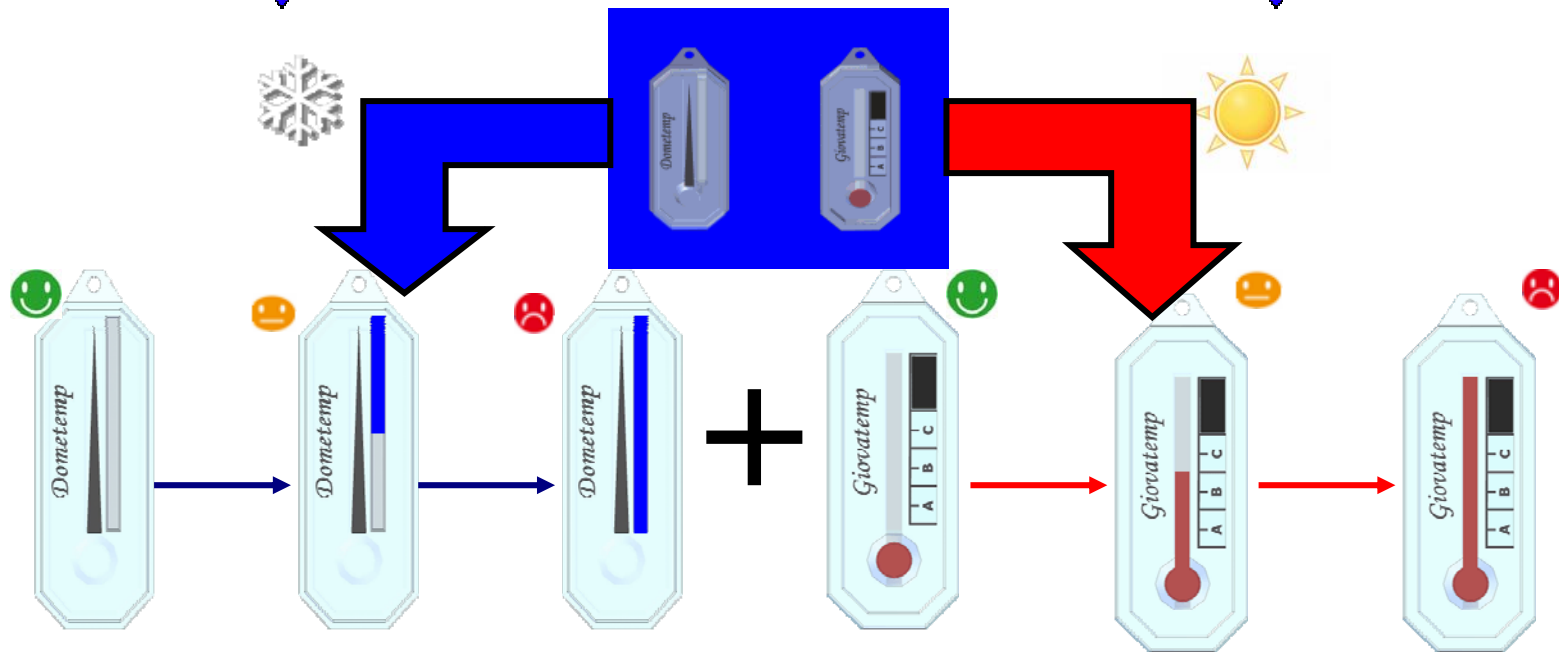

NEW

COLD CHAIN

DUOTEMP INNOVATION

Control the cold chain !

Temperature rises and decreases

Domtemp : Freeze indicator 2°C (35°F)

Giovatemp : Temperature indicator 8°C (47°F)

PROOF, ACTIVABLE, IRRESIBLY